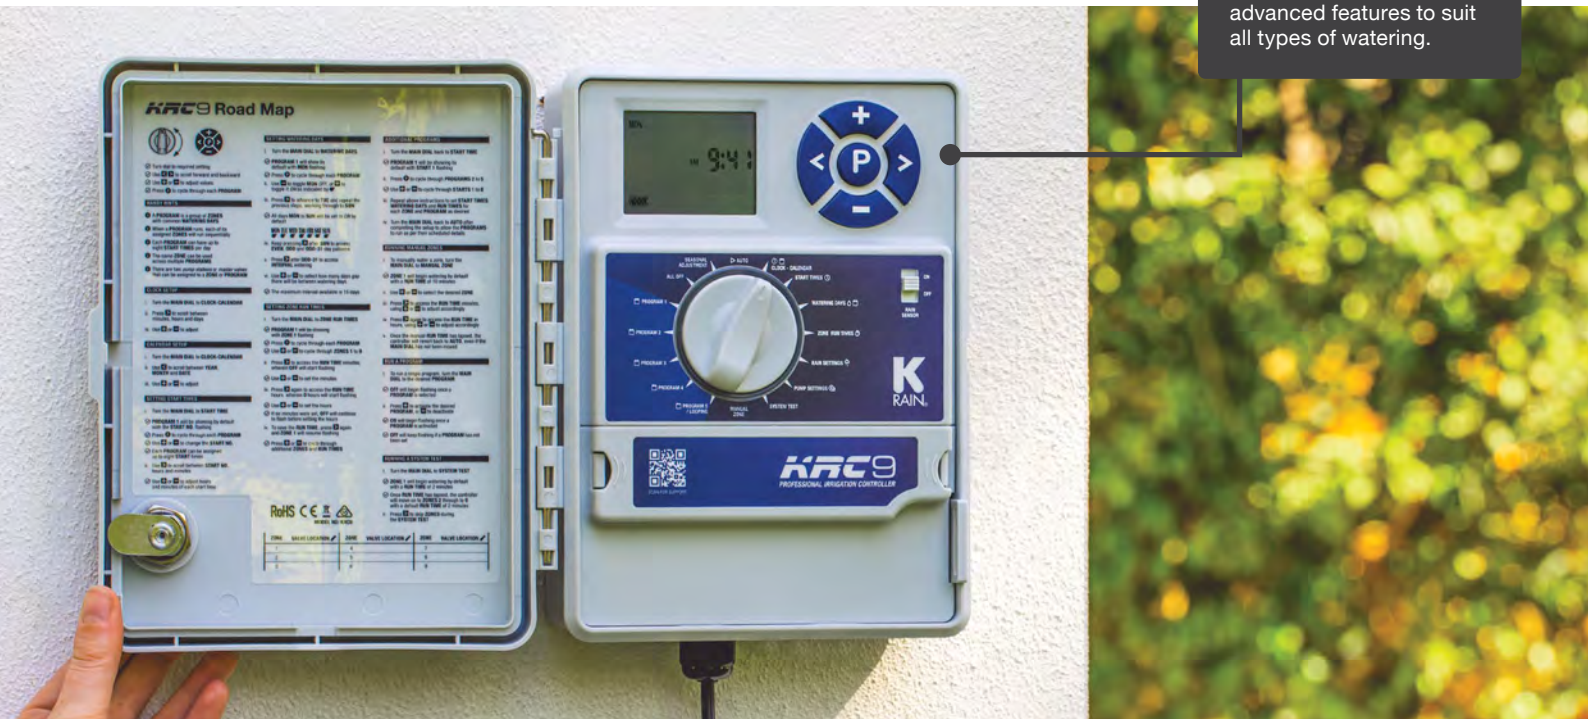

Order QTY: 1

 9319841521478

K-Rain® KRC9 Irrigation Controller

Cover a wide range of applications from residential and commercial turf, to light agriculture and professional nurseries. Available for 1-9 zone configurations, this irrigation controller has advanced features to suit all types of watering.