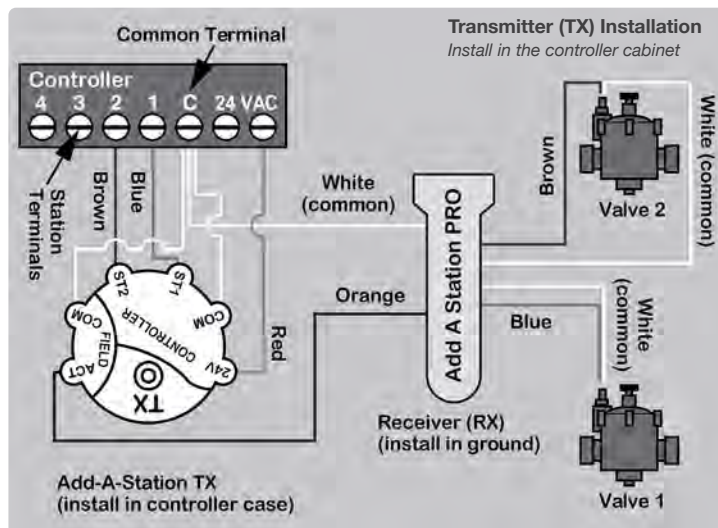

Add-a-Station Booster VH7011

CSS001

Cable and Solenoid Seeker

Order QTY: 2

9319841037399

VH7200

Chatter Box Valve Locator

Order QTY: 6

9319841021930

DRC001

Digital Remote Control

Order QTY: 6

9319841037412