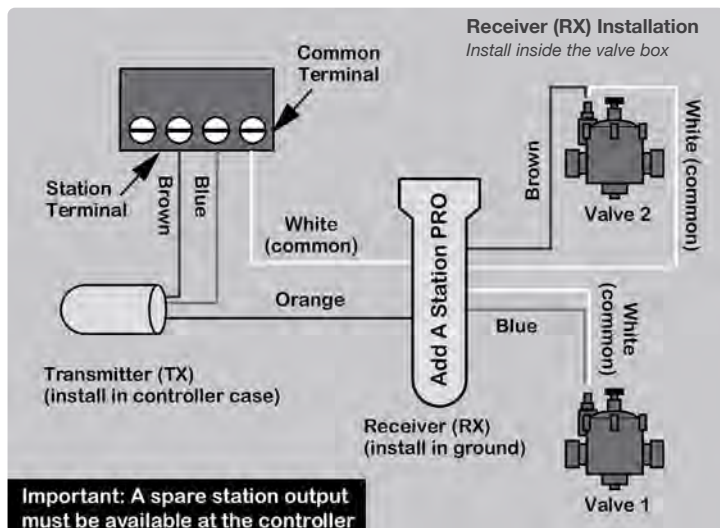

Troubleshooters

VH7001

Add-a-Station Transmitter and Receiver Unit

Order QTY: 1

9319841037931

- ✔ 2 zones, 1 active cable – 2 valves
- ✔ Work around broken cables, add a station without adding new wiring
- ✔ Independently control two solenoids with one active cable
- ✔ Solenoids can be individually programmed as if two field cables are used

VH7011

Add-a-Station Power and Signal Booster

Order QTY: 1

9319841039461

- ✔ Use in conjunction with the Add-a-Station Transmitter (VH7001) to boost and clean up the AC signal going to the solenoid valves
- ✔ This will correct for unreliable AC signal going from the controller to the solenoid valves
- ✔ Gets around electronic fuse tripping

VH7324

Automatic Splitter

Order QTY: 1

9319841040467

- ✔ 1 zone, 1 active cable – up to 4 valves
- ✔ Located at the existing valve and uses existing wiring with LED status indicators
- ✔ Automatically senses if a coil is connected
- ✔ Program the controller zone for the total amount of run time required for all attached valves and the splitter will do the rest
- ✔ Split the time across the connected valves

Add-a-Station VH7001: 2 Valves – 2 Zones → 1 Active Cable