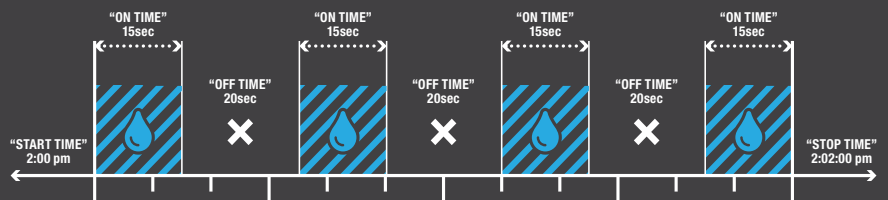

Made for Misting: Tap Timer

Misting Systems require a special level of control down to seconds, to perfect your outdoor temperature without leaking or dripping. Our CO1609 Misting Tap Timer or our smart Tap Timer options are more than up to the task