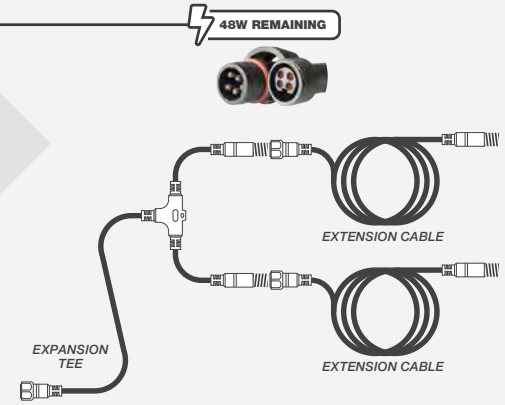

Garden Lighting

Let the Night Shine

1
Select a controller

2
Choose your lights

3
Connect your system

2-Pin Warm White Garden Lights

SLW433
43mm Spotlight
3W consumption

Order QTY: 6