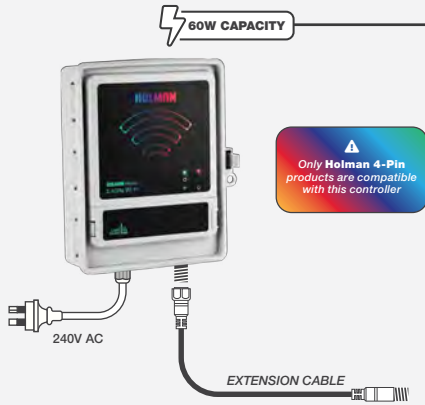

Garden Lighting

Let the Night Shine

1
Select a controller