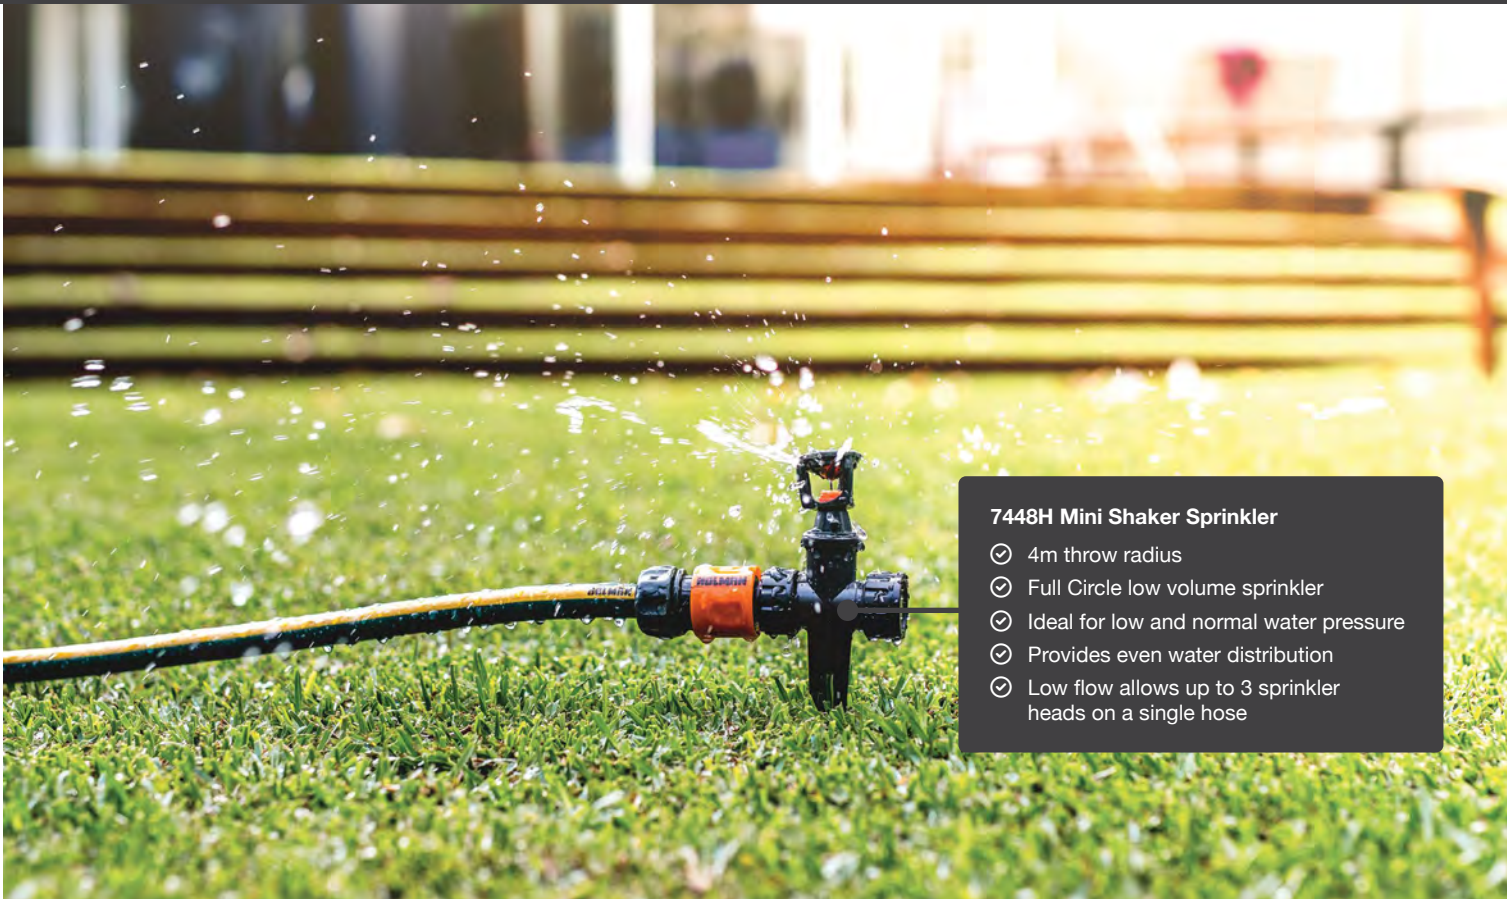

Order QTY: 9

9319841521751

2867H
Turbine Powered Oscillating Sprinkler
Rectangular Spray Pattern with 17x Jets and Metal Frame

Order QTY: 6

9319841505928

7448H Mini Shaker Sprinkler

- ✔ 4m throw radius
- ✔ Full Circle low volume sprinkler
- ✔ Ideal for low and normal water pressure
- ✔ Provides even water distribution
- ✔ Low flow allows up to 3 sprinkler heads on a single hose