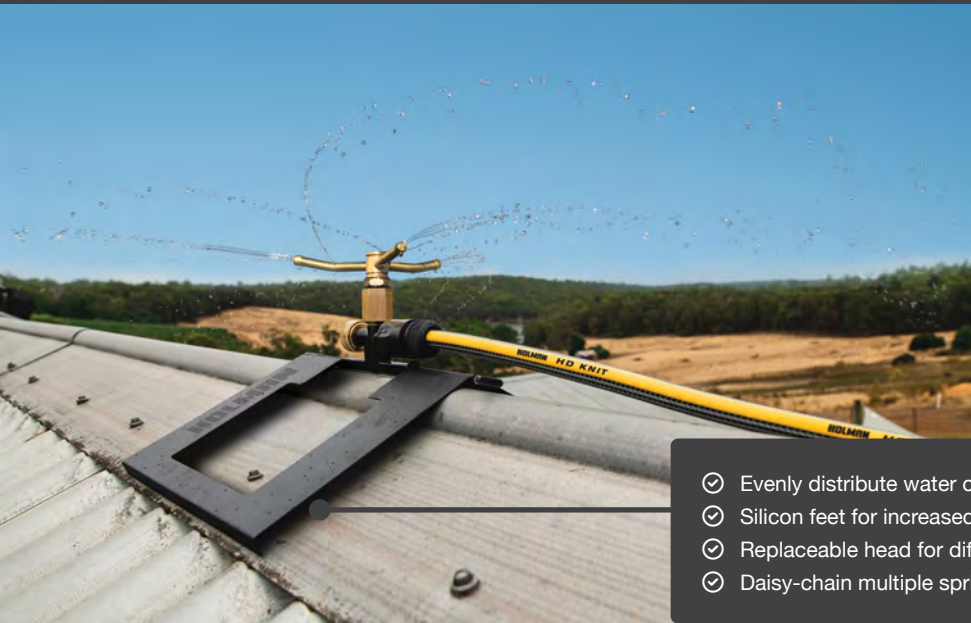

Order QTY: 40
9319841033650

SH2400 Metal Butterfly Sprinkler Head

The **Heavy Duty Butterfly Sprinkler** is a tough and robust butterfly sprinkler that is **built for harsh environments** and along with great reliability, this sprinkler offers trouble-free operation.

Watch on YouTube!

Roof Top Sprinkler and Travelling Sprinkler

Specialist Sprinklers

7888H
Holman HD Rooftop Sprinkler

Daisy-chain Connection

Order QTY: 6

- ✔ Evenly distribute water on your roof
- ✔ Silicon feet for increased grip
- ✔ Replaceable head for different spray types (additional heads sold separately)
- ✔ Daisy-chain multiple sprinklers for optimal coverage