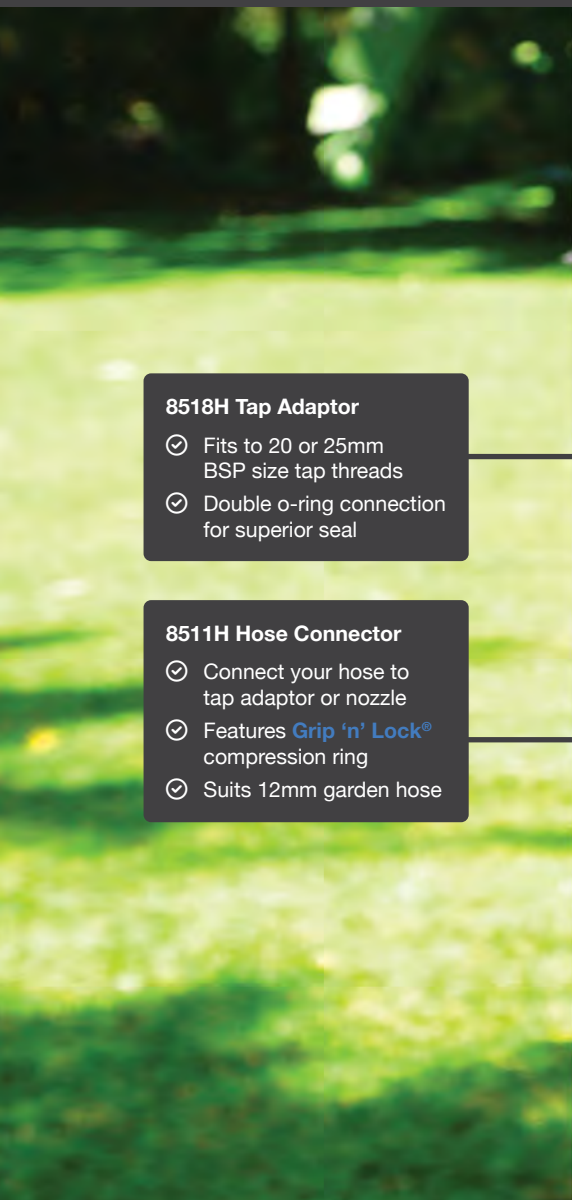

Watch on
YouTube!

8518H Tap Adaptor

- ✔ Fits to 20 or 25mm BSP size tap threads
- ✔ Double o-ring connection for superior seal

8511H Hose Connector

- ✔ Connect your hose to tap adaptor or nozzle
- ✔ Features Grip 'n' Lock® compression ring
- ✔ Suits 12mm garden hose